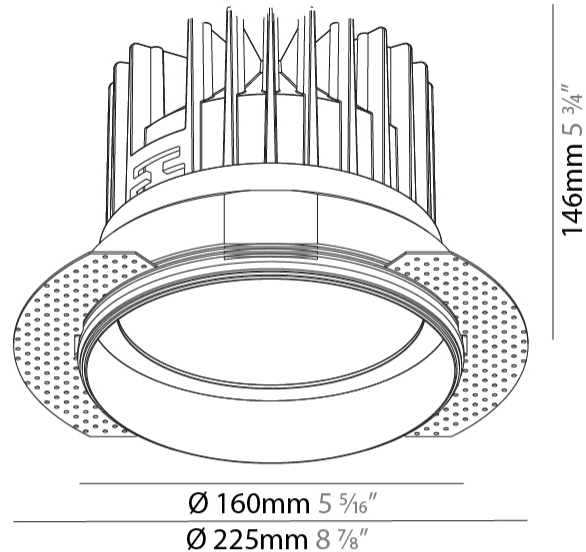

PHYSICAL

Shape: Round
Diameter (mm): 160
Diameter (in): 6 5/16
Height (mm): 146
Height (in): 5 3/4
Ceiling Thickness (mm): 10 / 12.5 / 15
Ceiling Thickness (in): 3/8 or 1/2 or 9/16
Min. Recessing Depth (mm): 160
Min. Recessing Depth (in): 6 5/16
Light Distribution: Downlight
Weight (kg): 1.282
Weight (lbs): 2.826
Fixture Finish: SSR / BKV / CWI / CRY / HAB / UFT / ITA / RUA / FTG / MYG / LOD / PUS / FRO / FUP / KIA / POP / BLS / SPG / MEY / GOH / GUM / CHC / COM / ABZ / JAG / OBR / MOS / ROR
Fixture Material: Aluminum Die Cast
Cut-out Measurements: 172mm / 6 3/4"
Upon Request: Unique Sizes Unique Ceiling Thickness

ELECTRICAL

Lamp Type: LED (Zhaga Standard)
Input Wattage (W): 37.4
Total Output Wattage (W): 33.6 / 34.1
Dimming: Tri-Mode (Non-Dimming and Phase Dimming (120Vac only) and 0-10V Dimming)
Driver Included: No
Driver Location: Recessed Housing
Driver Type: Constant Current - Universal
Driver Class: Class 2
Housing: See components
Input Voltage (V): 120 - 277
Constant Current (MA): 900

LED

Color Temperature (°K): 2700 / 3000 / 3500 / 4000
Max. Delivered Lumen (lm): 2940 / 3123
CRI: >90 CRI
Lamp Life (hrs): 50000
Upon Request: Special Color Temperature RGB-W Tunable White Special LED

OPTICAL

Reflector°: 17 / 30 / 50
Upon Request: Special Beam Angles

RATINGS AND CERTIFICATIONS

Certified By: Certified for North American Standards
IP rating: IP20